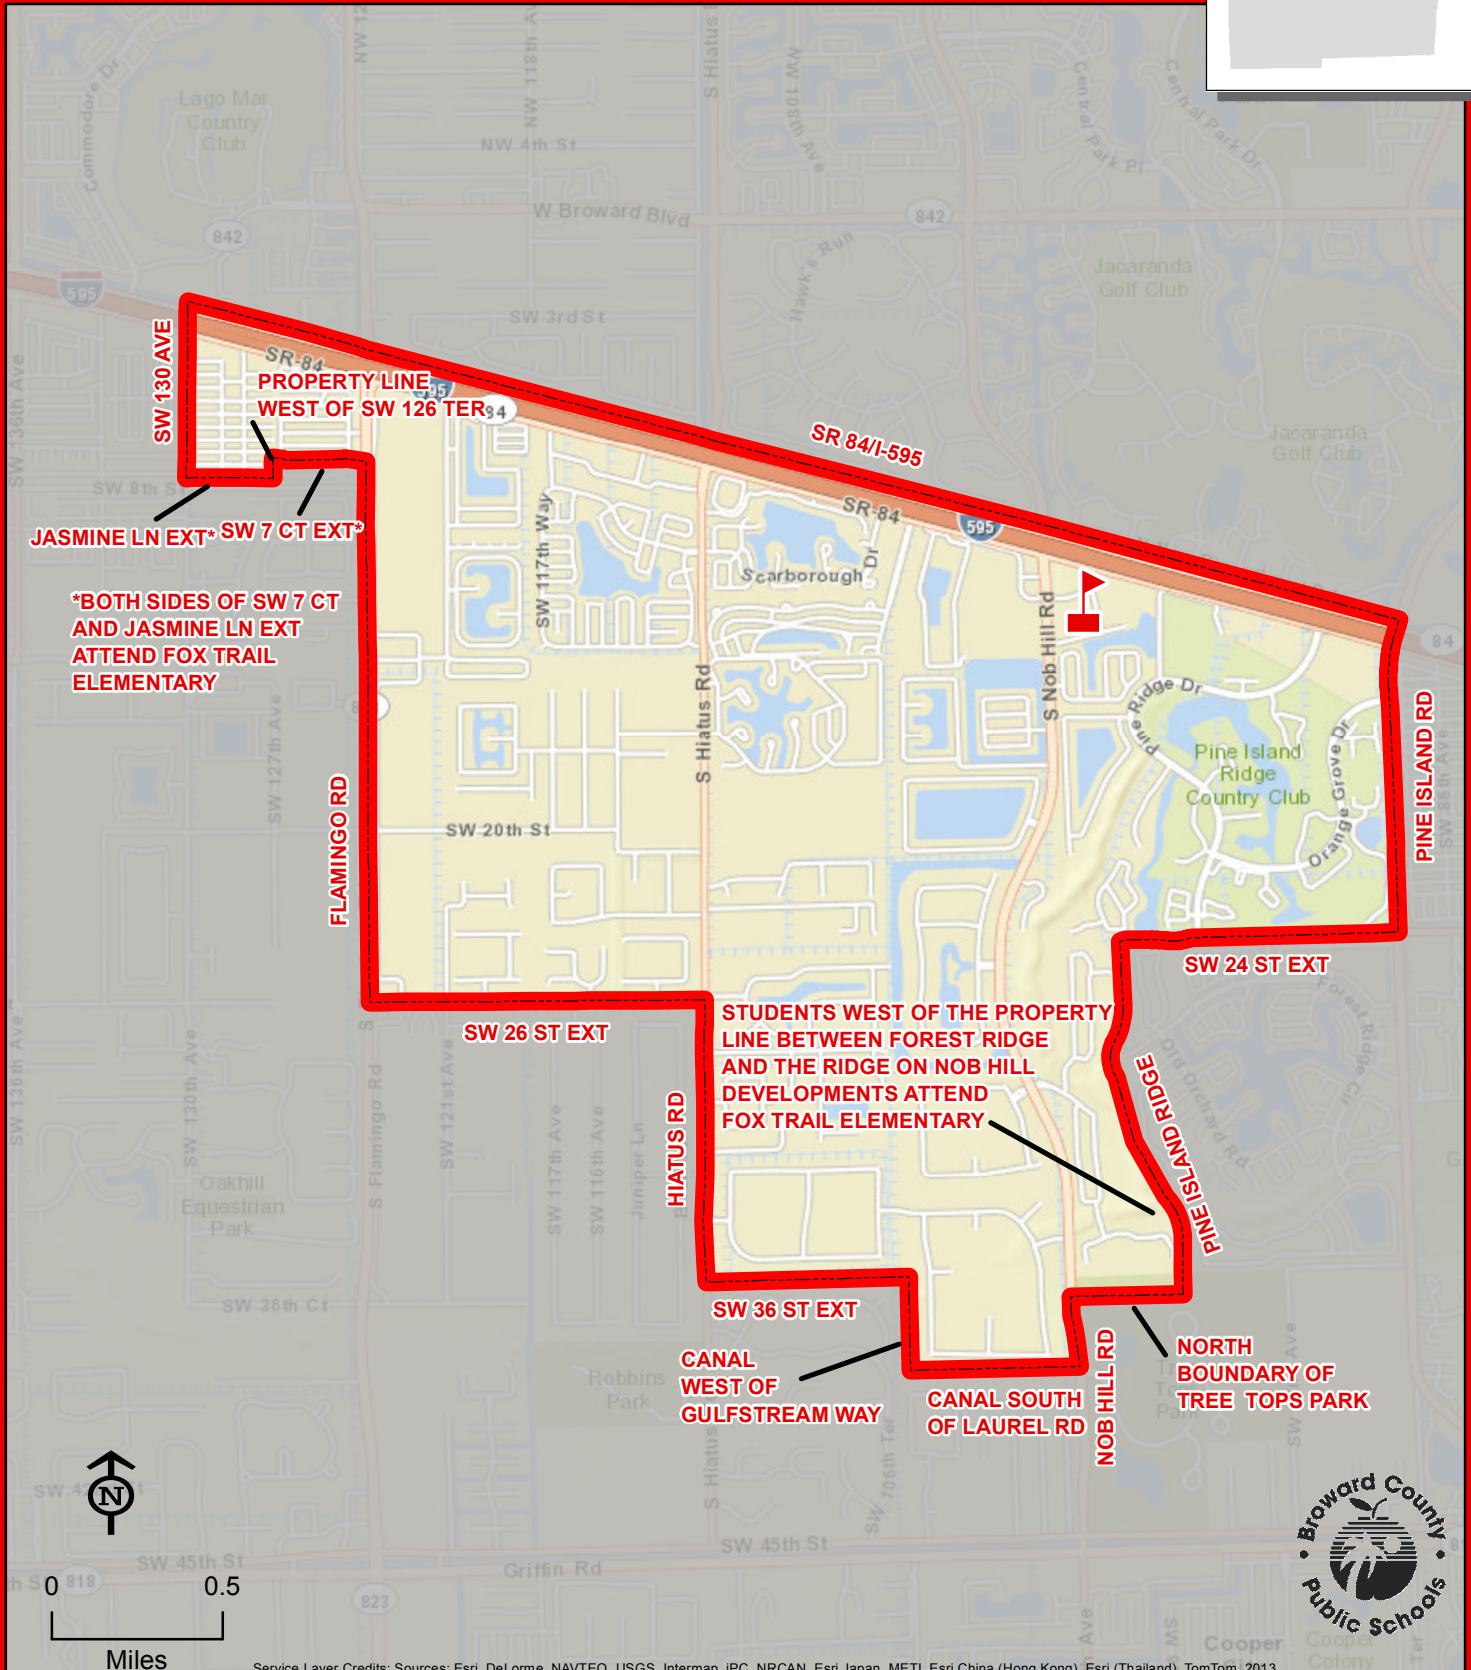

FOX TRAIL ELEMENTARY SCHOOL

1250 NOB HILL ROAD
DAVIE, FLORIDA 33324
754-323-5800

FOX TRAIL

THIS MAP IS FOR CONCEPTUAL PURPOSES ONLY AND SHOULD NOT BE USED FOR LEGAL BOUNDARY DETERMINATIONS